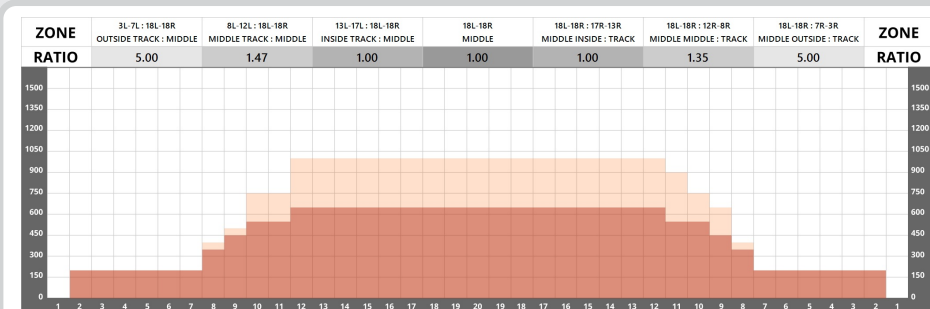

2020 SYC PLANET FUN

DISTANCE:	40 FEET	VOLUME:	24.5 mL
RATIO:	5	FORWARD:	17.25 mL
DROP BRUSH:	28 FEET	REVERSE:	7.25 mL
TANKS:	KEGEL	PUMP:	50µL

FORWARD LOADS DATA

#	START	STOP	LOADS	MICS	SPEED	BUFF	TANK	DISTANCE	T.OIL
1	2L	2R	4	50	14	3	A - Kegel	0 → 6	7,400
2	8L	8R	3	50	18	3	A - Kegel	6 → 13	3,750
3	9L	9R	2	50	18	3	A - Kegel	13 → 18	2,300
4	10L	10R	2	50	18	3	A - Kegel	18 → 24	2,100
5	12L	12R	2	50	22	3	A - Kegel	24 → 30	1,700
6	2L	2R	0	50	26	3	A - Kegel	30 → 40	0

REVERSE LOADS DATA

#	START	STOP	LOADS	MICS	SPEED	BUFF	TANK	DISTANCE	T.OIL
1	2L	2R	0	50	30	3	A - Kegel	28 → 27	0
2	12L	11R	3	50	22	3	A - Kegel	27 → 18	2,700
3	10L	9R	3	50	18	3	A - Kegel	18 → 10	3,300
4	8L	8R	1	50	18	3	A - Kegel	10 → 8	1,250
5	2L	2R	0	50	14	3	A - Kegel	8 → 0	0